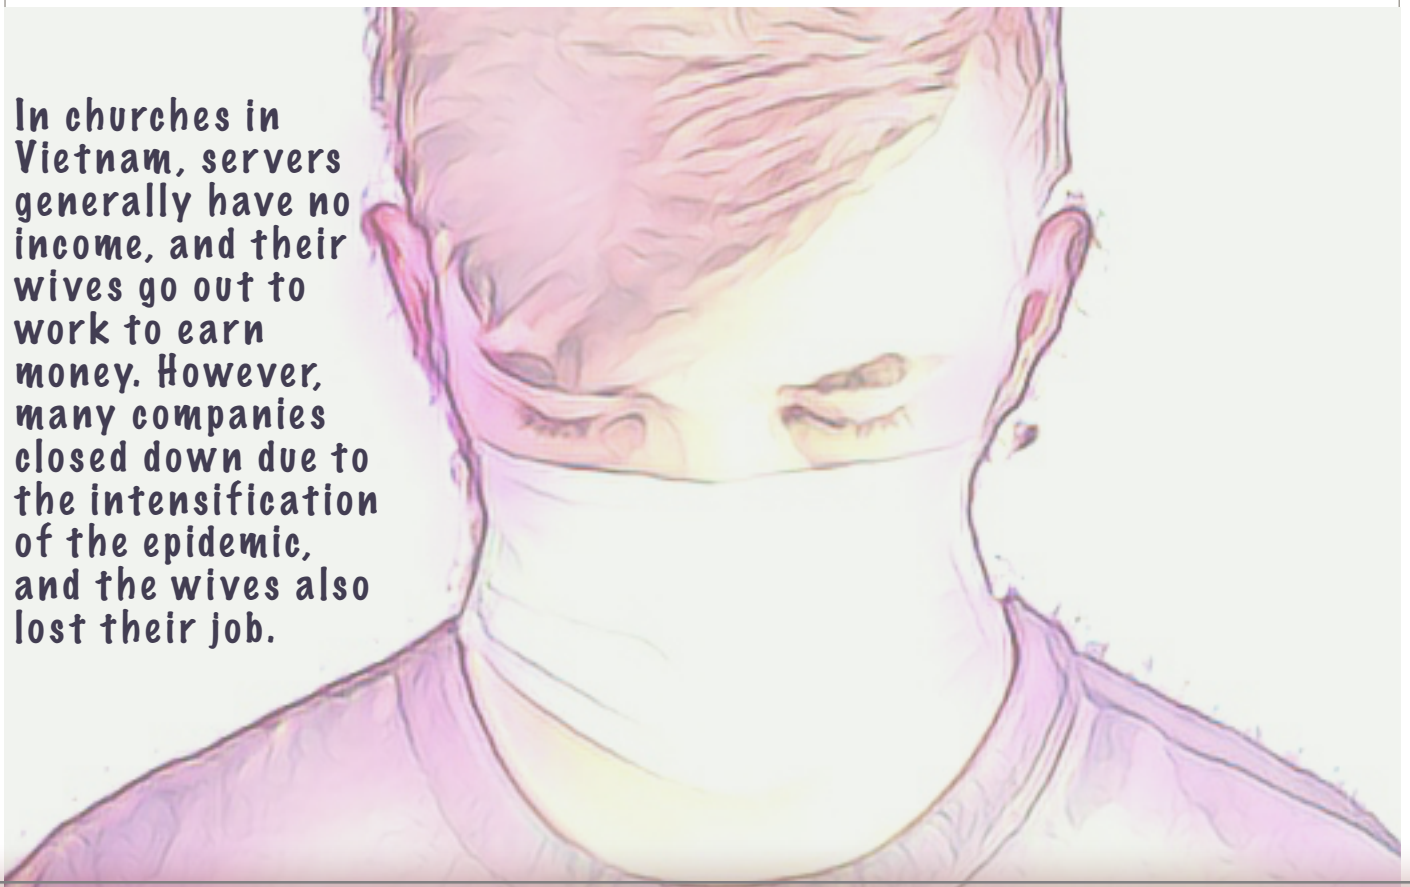

COVID-19 support (Vietnam)

Since the spread of COVID-19 in various countries in 2020, Vietnam immediately implemented strict border controls to prevent the virus from spreading in the country. However, since 27 April 2021, the epidemic situation in Vietnam has intensified, and stricter epidemic preventive measures have been implemented. Under the lockdown order, economic activities have dropped sharply, and many people have lost their jobs and incomes, making life difficult.

In churches in Vietnam, servers generally have no income, and their wives go out to work to earn money. However, many companies closed down due to the intensification of the epidemic, and the wives also lost their job.